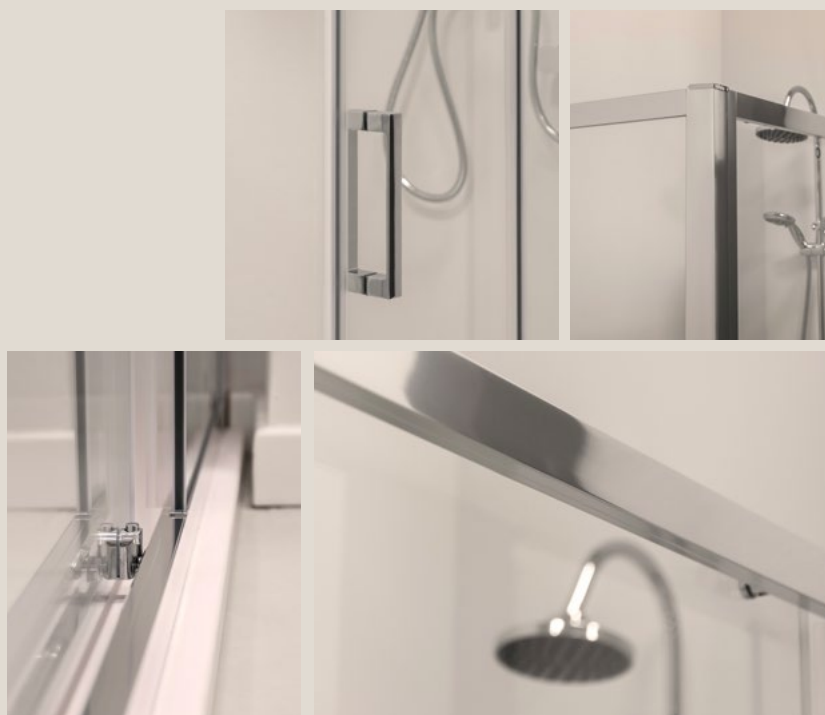

PORTA SCORREVOLE / *SLIDING DOOR*

ARTICOLO <i>CODE</i>	MISURA <i>SIZE</i>	ESTENDIBILITÀ <i>EXTENSIBILITY</i>
EOS PS 120	120	118/120
EOS PS 130	130	128/130
EOS PS 140	140	138/140
EOS PS 150	150	148/150
EOS PS 160	160	158/160
EOS PS 170	170	168/170

LATO FISSO / *FIXED SIDE*

ARTICOLO <i>CODE</i>	MISURA <i>SIZE</i>	ESTENDIBILITÀ <i>EXTENSIBILITY</i>
EOS LF 70	70	68/70
EOS LF 80	80	78/80
EOS LF 90	90	88/90
EOS LF 100	100	98/100

Prezzo per singolo lato / *Price of single side*