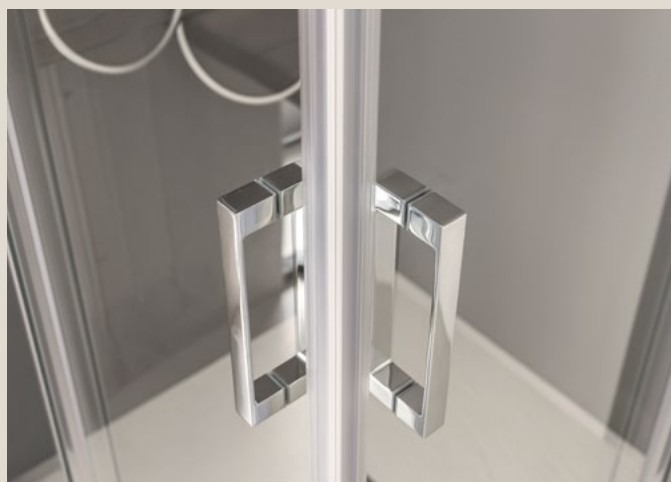

Anti-limescale treatment

Ante sganciabili

Detaching doors

Reversibile

Reversible

Facile da montare

Easy installation

ARTICOLO CODE	MISURA SIZE	ESTENDIBILITÀ EXTENSIBILITY
EOS RT 70	70	68/70
EOS RT 72	72	70/72
EOS RT 75	75	73/75
EOS RT 80	80	78/80
EOS RT 85	85	83/85
EOS RT 90	90	88/90
EOS RT 100	100	98/100
EOS RT 110	110	108/110
EOS RT 120	120	118/120

Profilo lucido

Maniglia in metallo

Nicchia o abbinabile a uno o due lati fissi

Shower cabin with sliding doors

Glossy extrusion

Metal handles

Alcove or combinable with one or two fixed sides

Cristallo trasparente da 6 mm