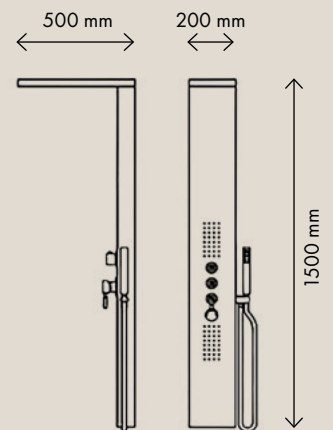

Doccia zenitale

Miscelatore termostatico

AISI 304 stainless steel

Hand shower with flexible hose

Dorsal jets

Overhead shower

Thermostatic mixer

ERA MECCANICA